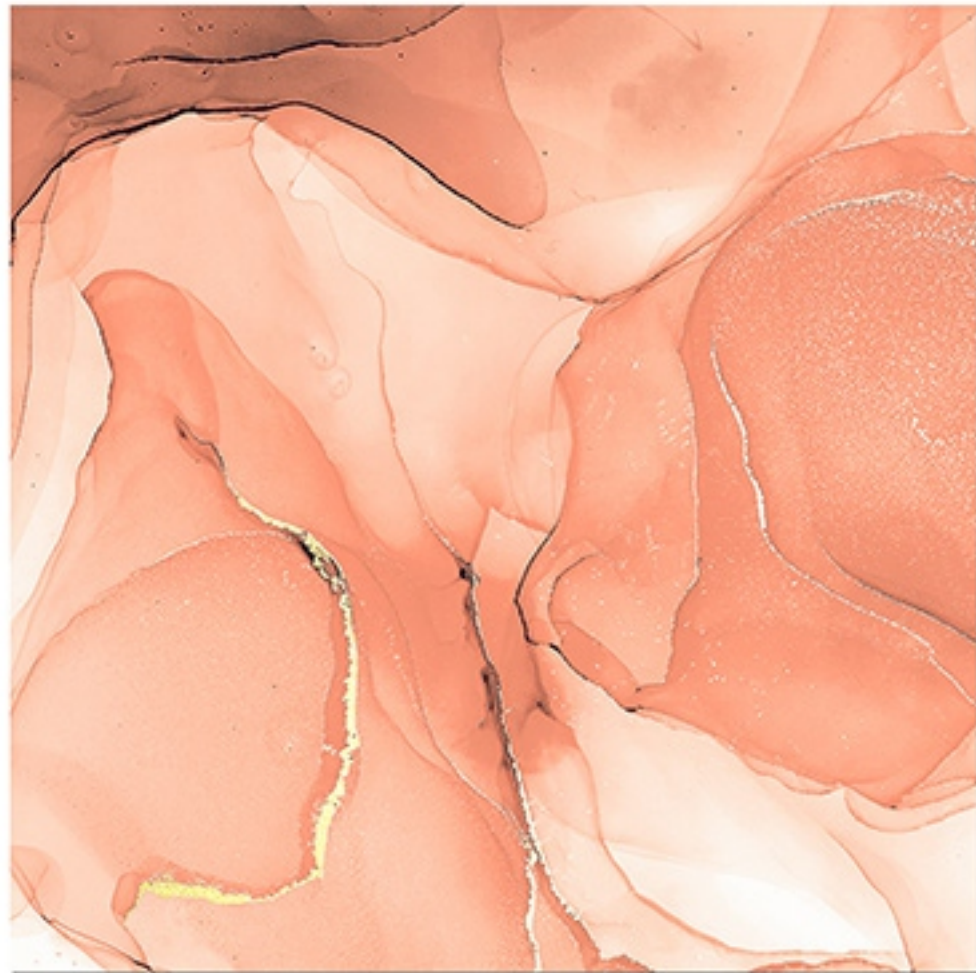

9 RANDOM FACES

INDIGO WAVE

Finish
Glossy

Size
600X600 mm

6 RANDOM FACES

SCARLET WAVE

Finish
Glossy

Size
600X600 mm