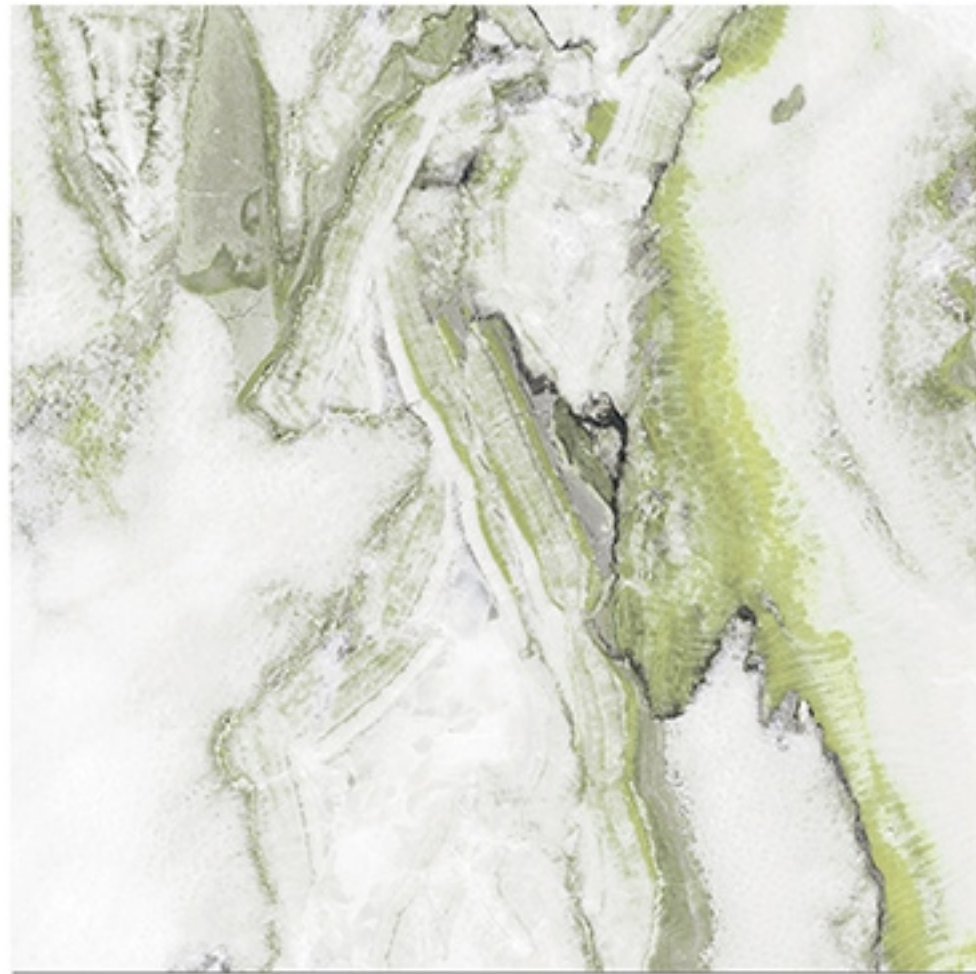

6 RANDOM FACES

ONERY GOLD

Finish
Glossy

Size
600X600 mm

9 RANDOM FACES

ONERY LIME

Finish
Glossy

Size
600X600 mm