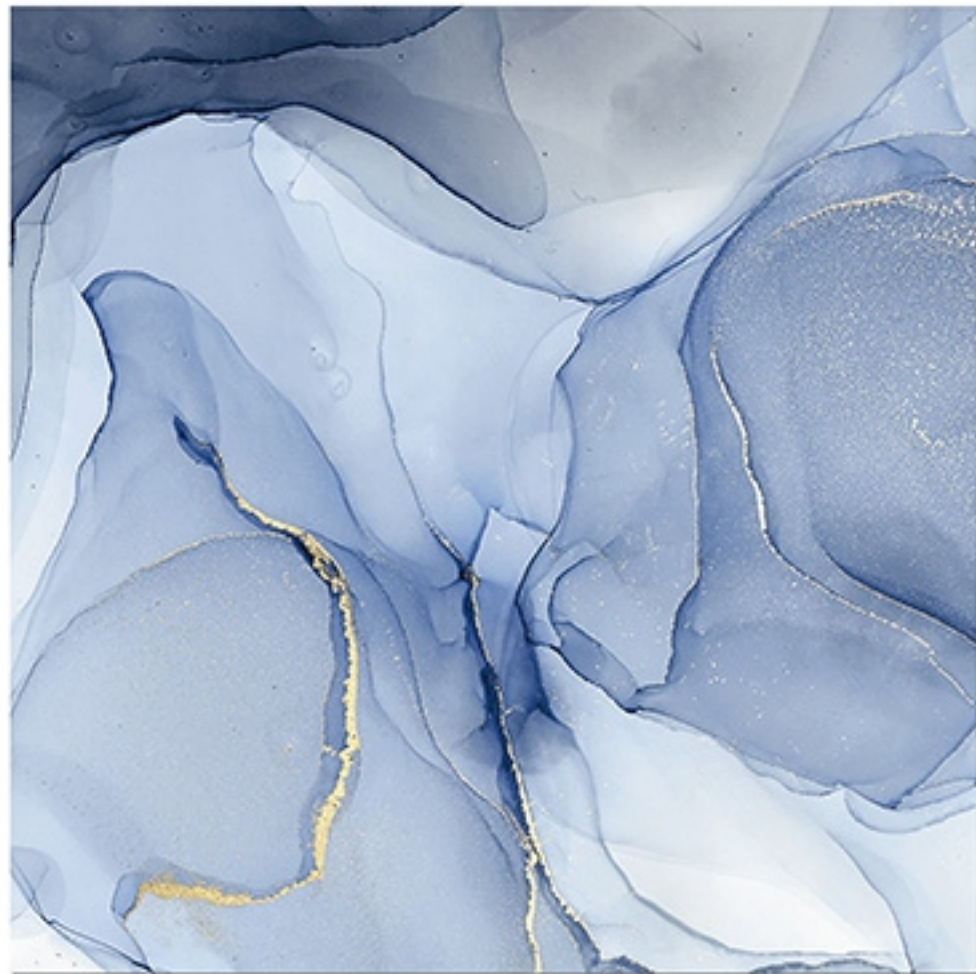

INDIGO WAVE

Finish
Glossy

Size
600X600 mm