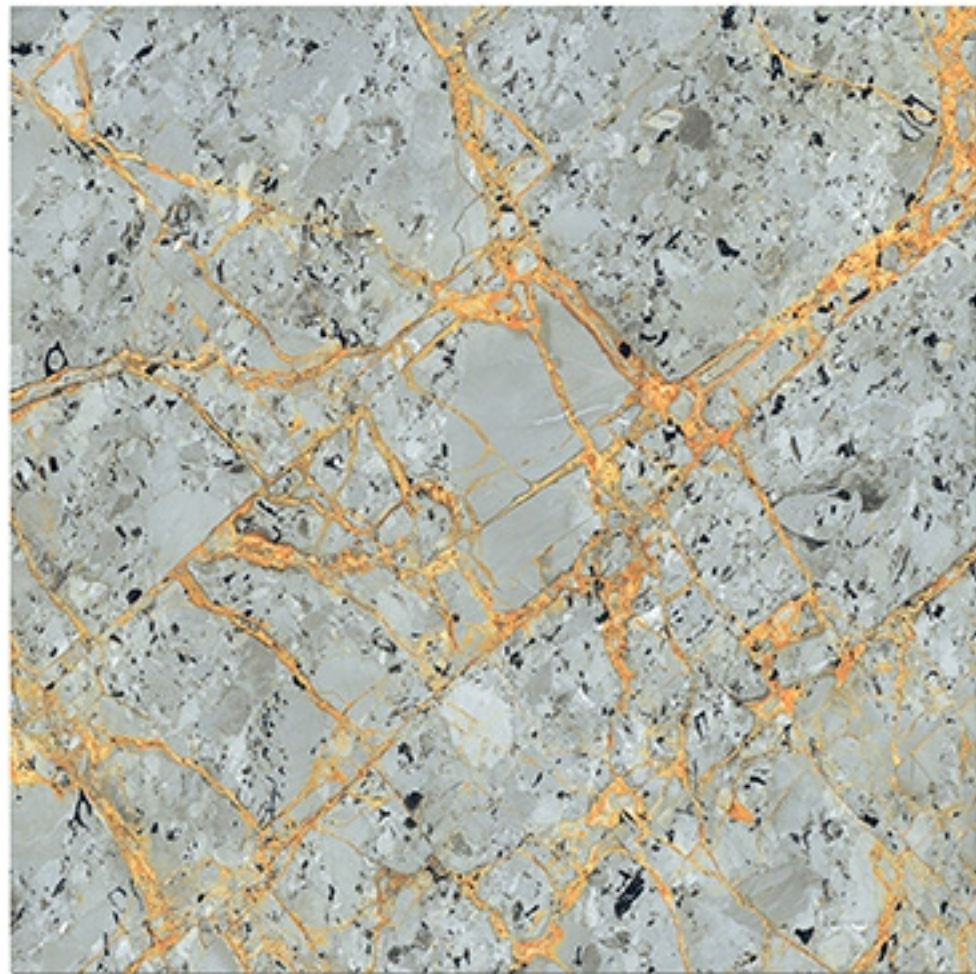

COBWEB AMBER

Finish
Glossy

Size
600X600 mm