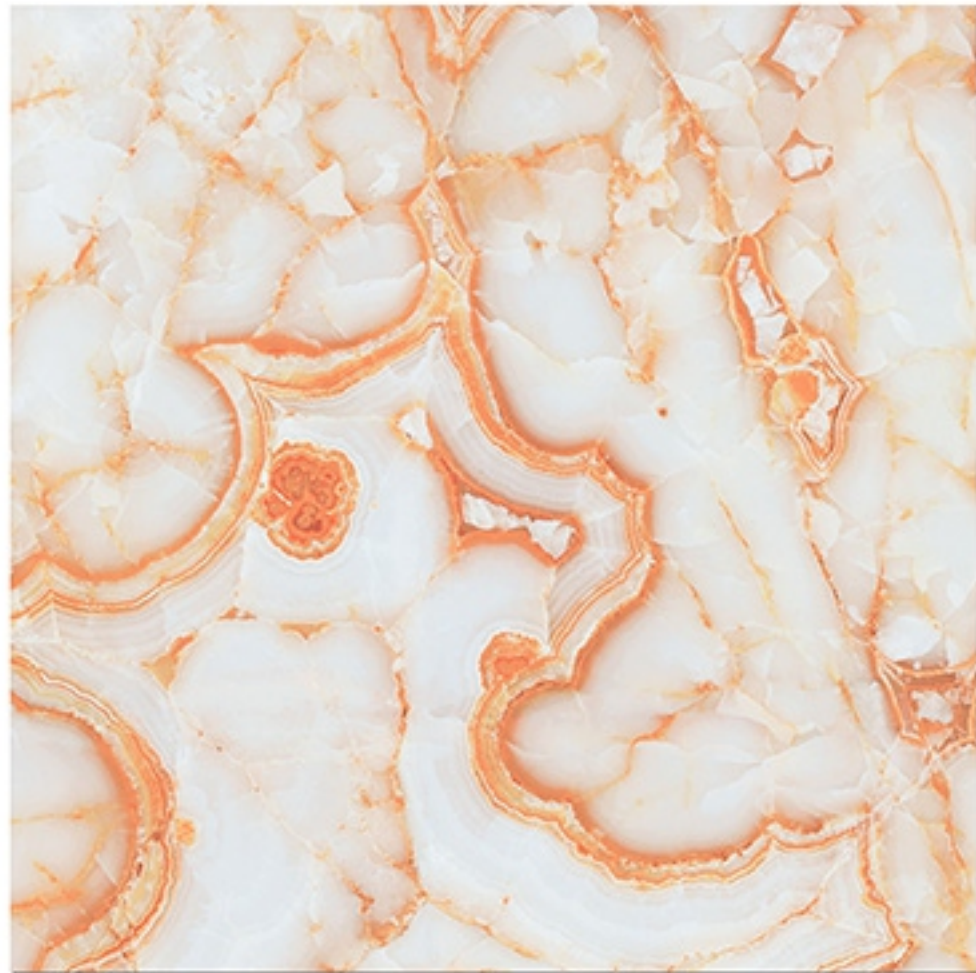

ALLOY CONTOUR

Finish
Glossy

Size
600X600 mm