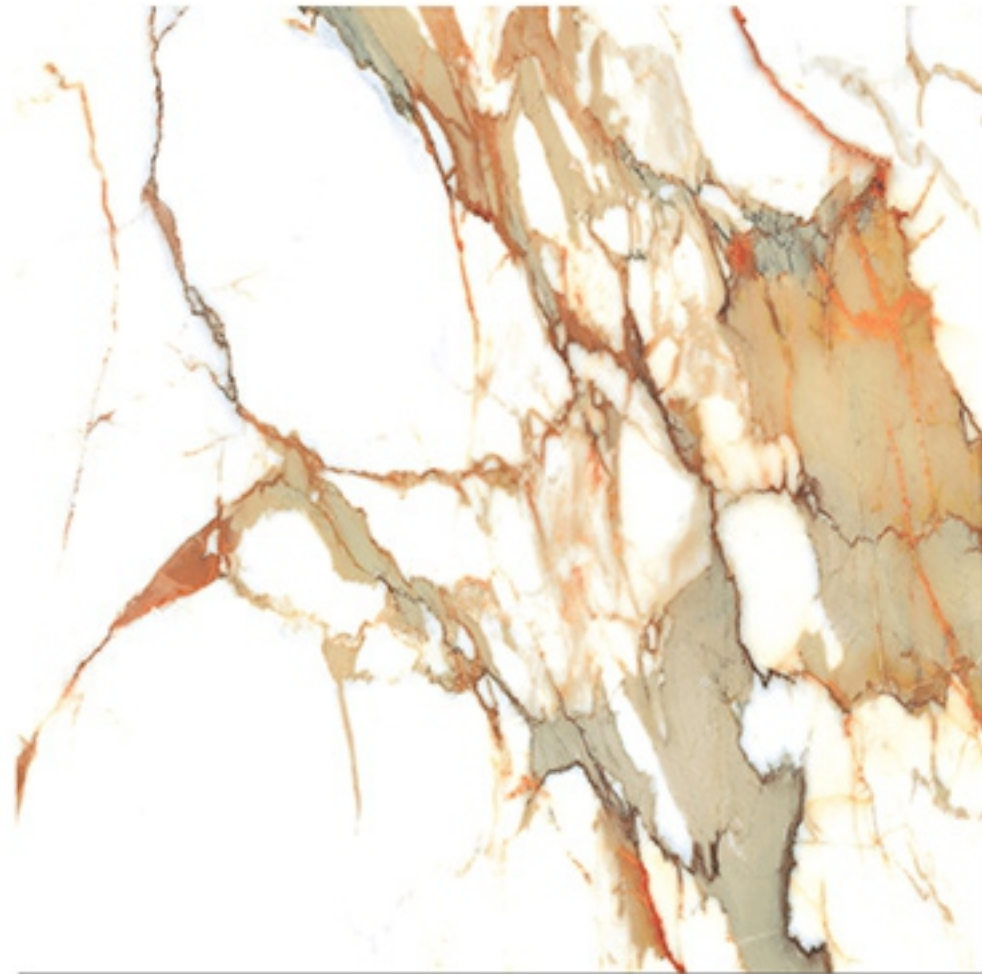

CALACATTA COBRA

Finish
Glossy

Size
600X600 mm