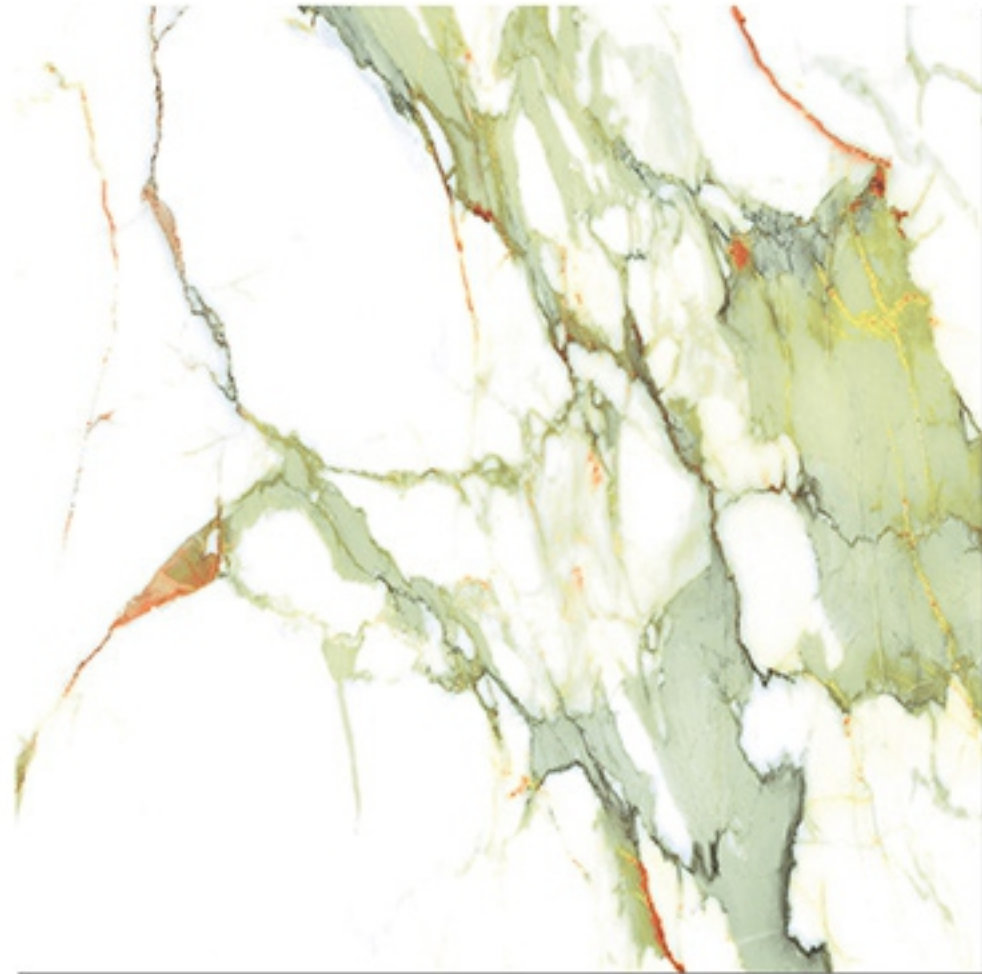

CALACATTA SPRING

Finish
Glossy

Size
600X600 mm