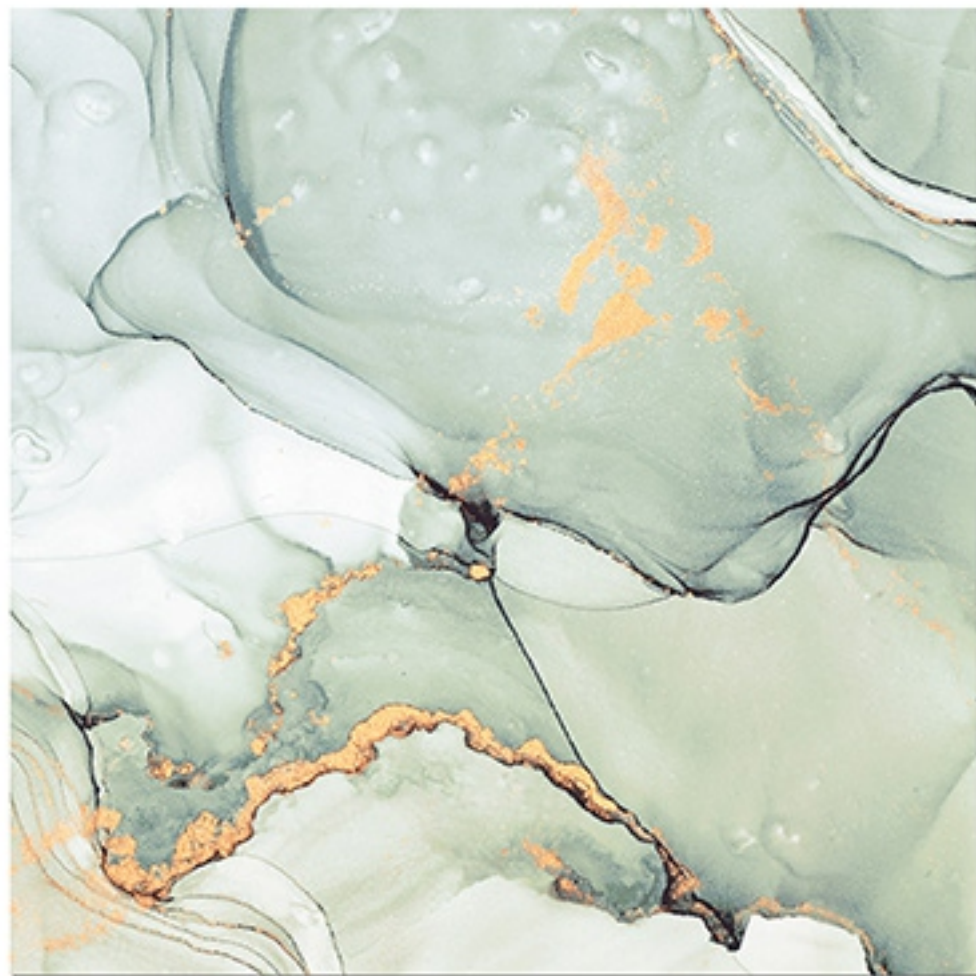

9 RANDOM FACES

COBWEB BRONZE

Finish
Glossy

Size
600X600 mm

9 RANDOM FACES

CORAL PEAR

Finish
Glossy

Size
600X600 mm