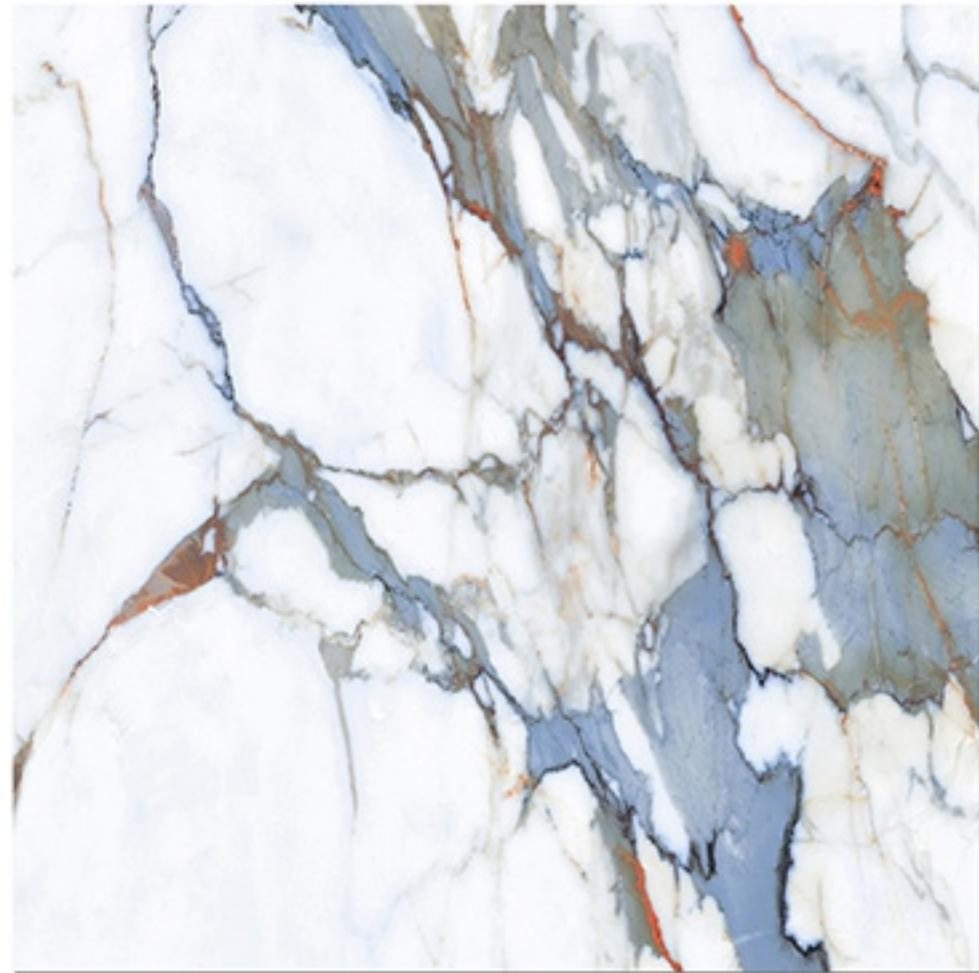

6 RANDOM FACES

CALACATTA COBRA

Finish
Glossy

Size
600X600 mm

6 RANDOM FACES

CALACATTA KINLEY

Finish
Glossy

Size
600X600 mm