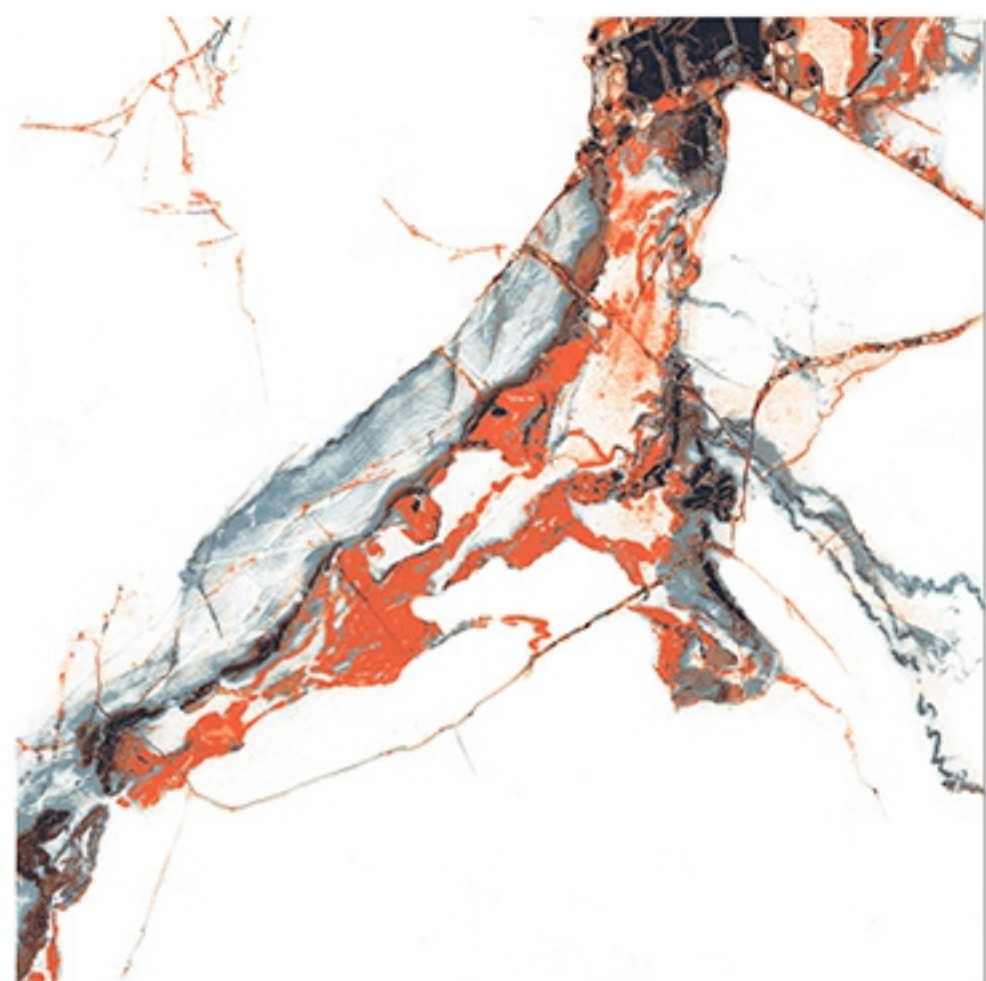

Majestic

COLLECTION

GRESPORCELAN

MARBLE SERIES

600X600 mm

MAGMA

Finish
Glossy

Size
600X600 mm