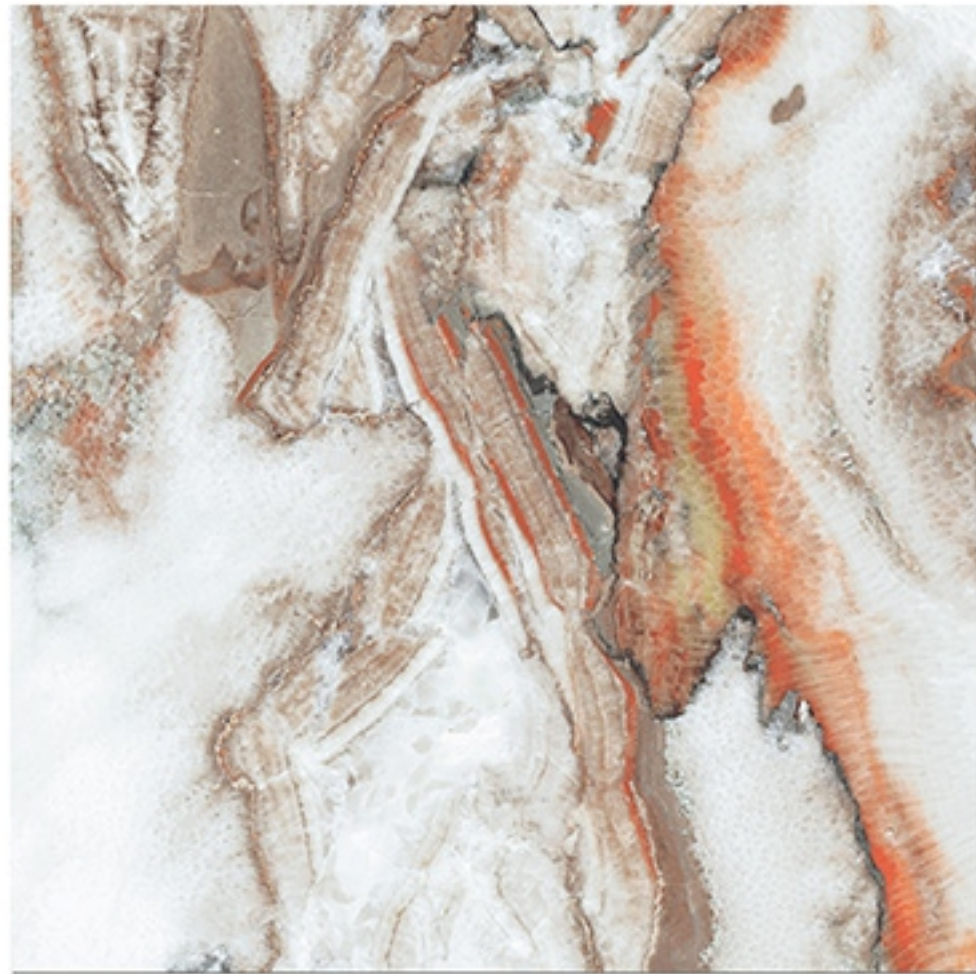

ONERY RED

Finish
Glossy

Size
600X600 mm