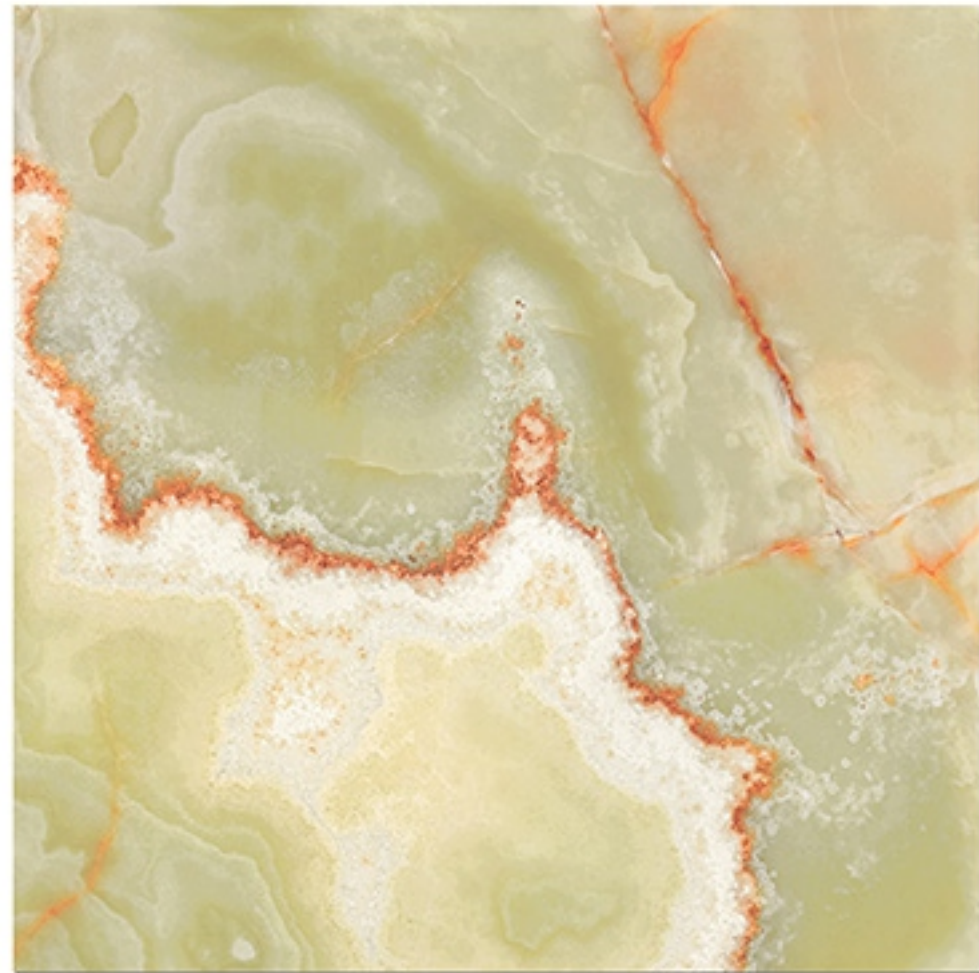

8 RANDOM FACES

SURF ASH

Finish
Glossy

Size
600X600 mm

10 RANDOM FACES

SURF PEAR

Finish
Glossy

Size
600X600 mm