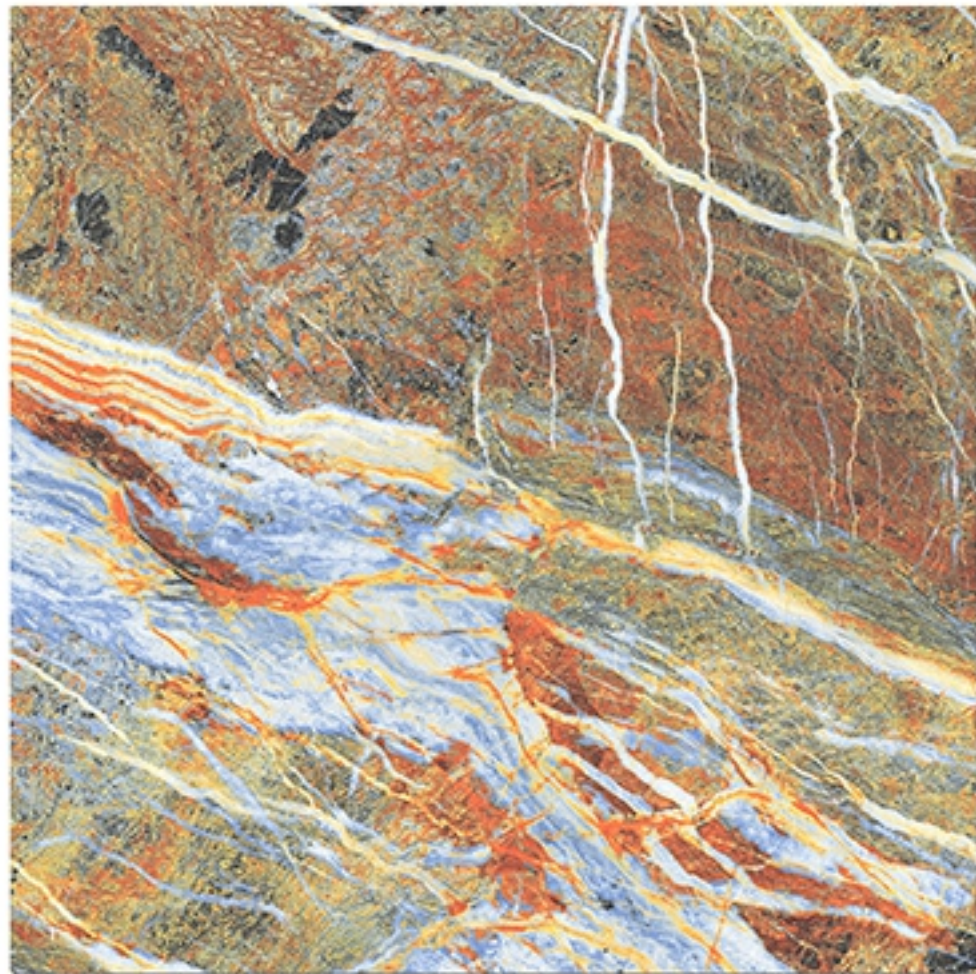

6 RANDOM FACES

GREENWOOD

Finish
Glossy

Size
600X600 mm

7 RANDOM FACES

COSMOS

Finish
Glossy

Size
600X600 mm