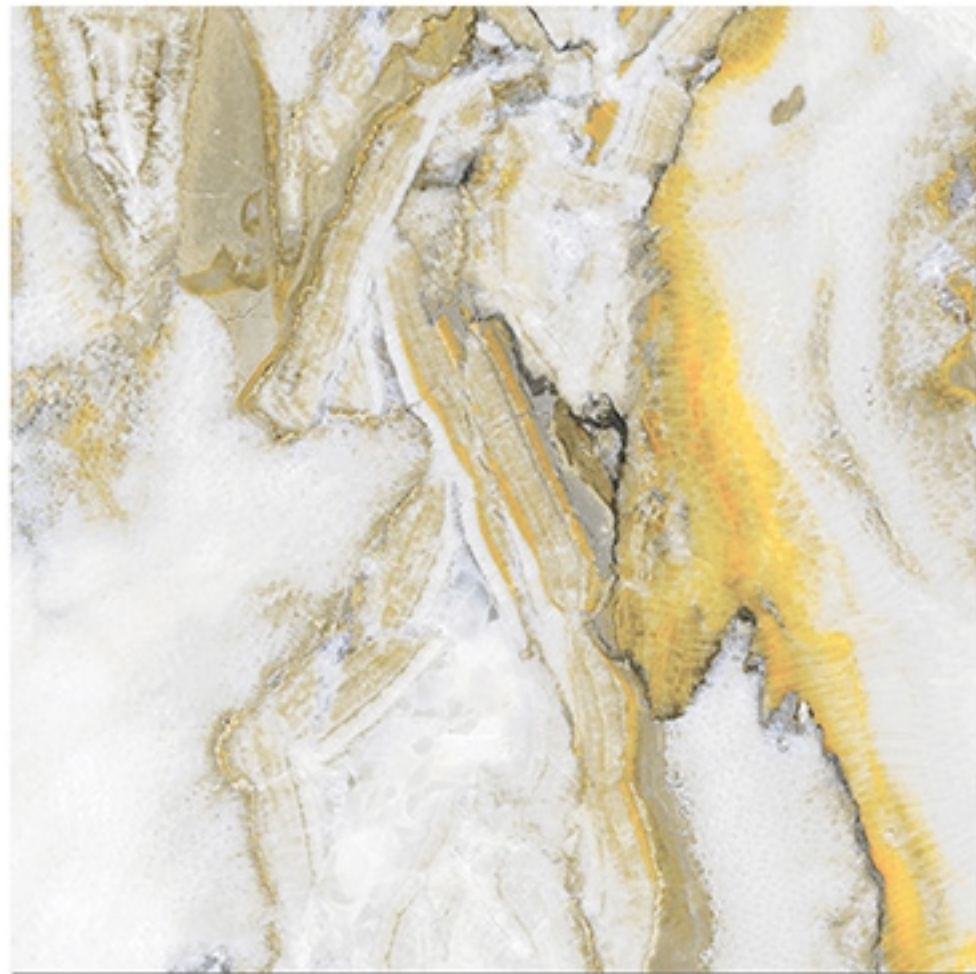

ONERY GOLD

Finish
Glossy

Size
600X600 mm