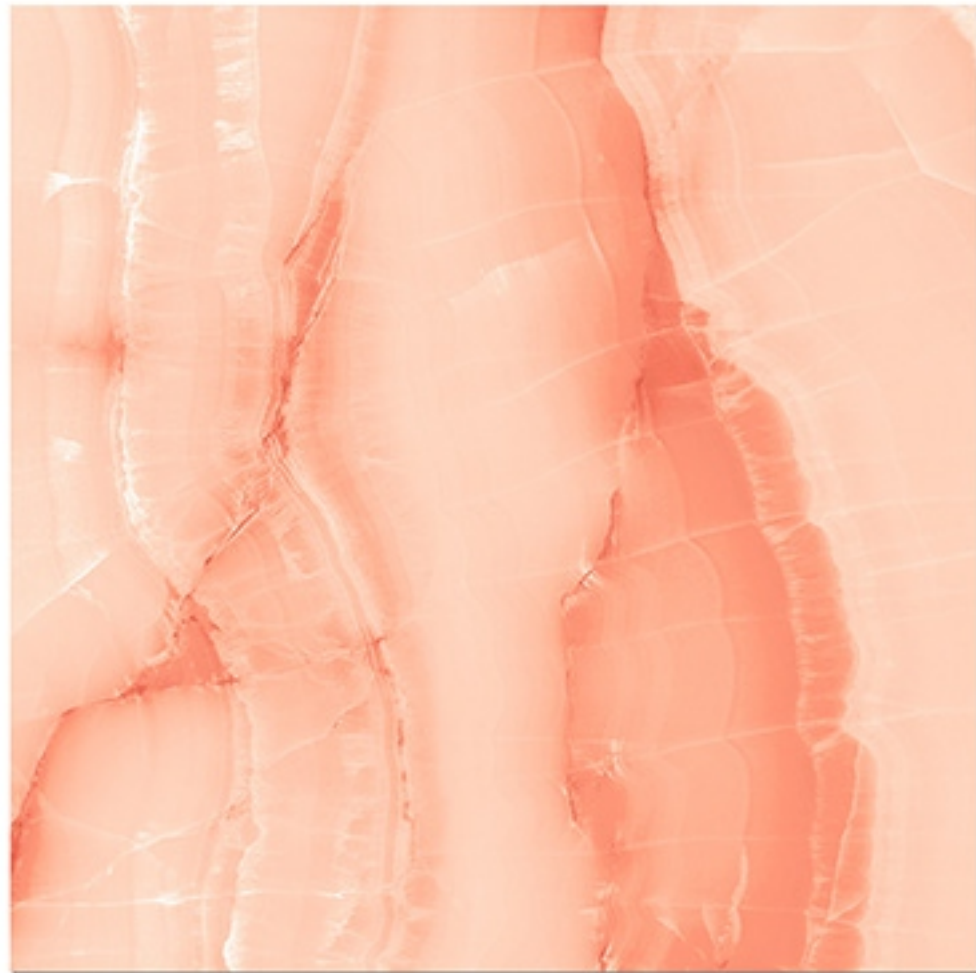

TROPICAL RED

Finish
Glossy

Size
600X600 mm