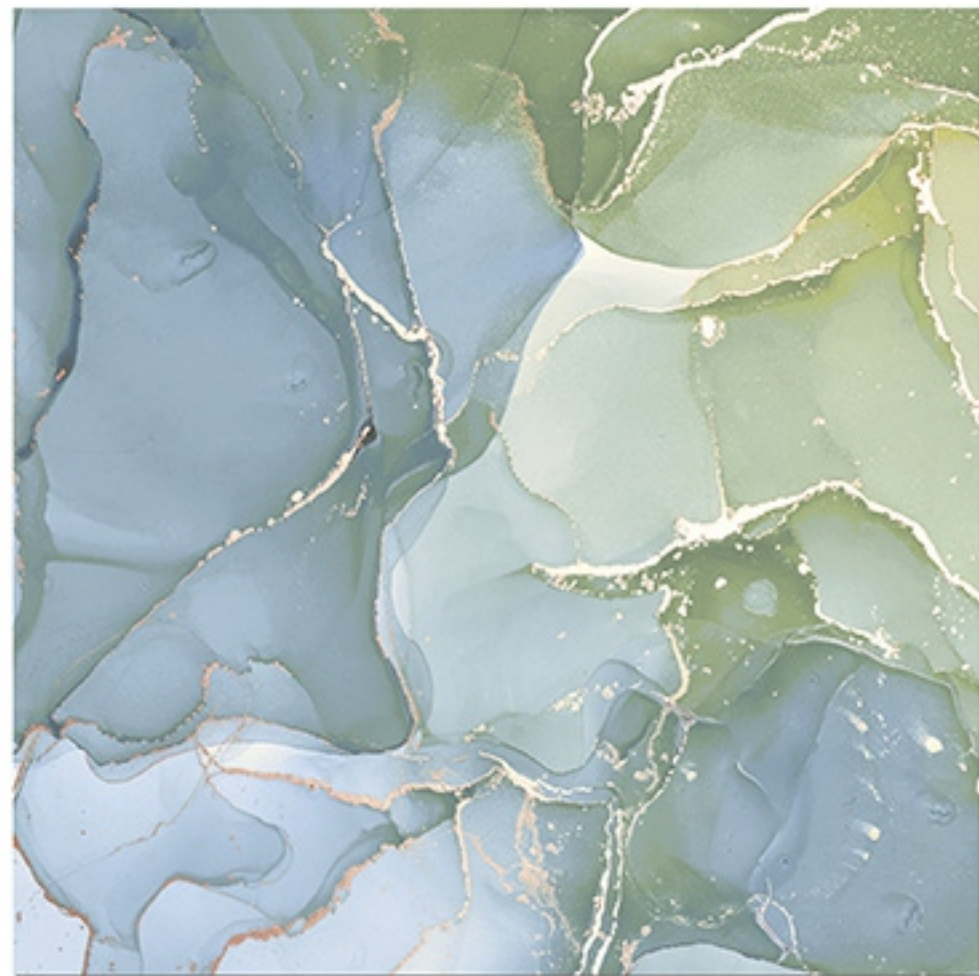

EMERALD RIPPLE

Finish
Glossy

Size
600X600 mm