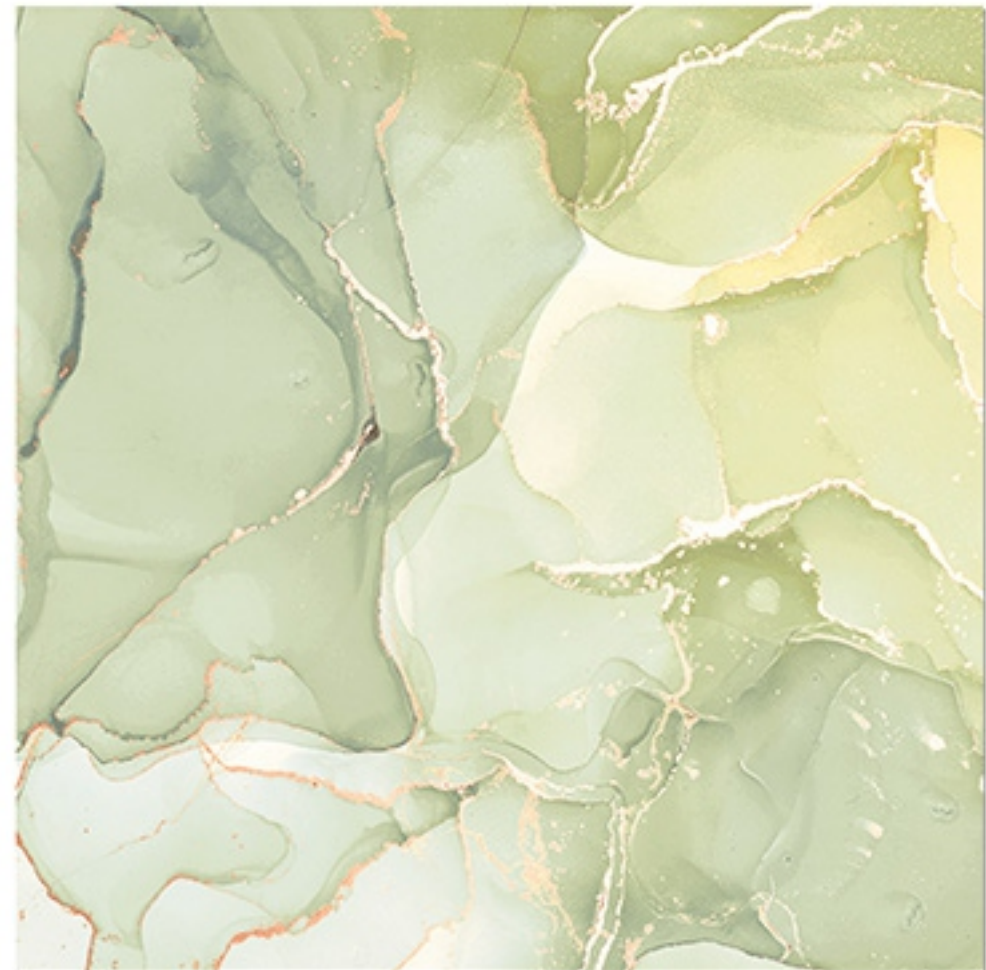

8 RANDOM FACES

EMERALD RIPPLE

Finish
Glossy

Size
600X600 mm

8 RANDOM FACES

PISTACHIO RIPPLE

Finish
Glossy

Size
600X600 mm