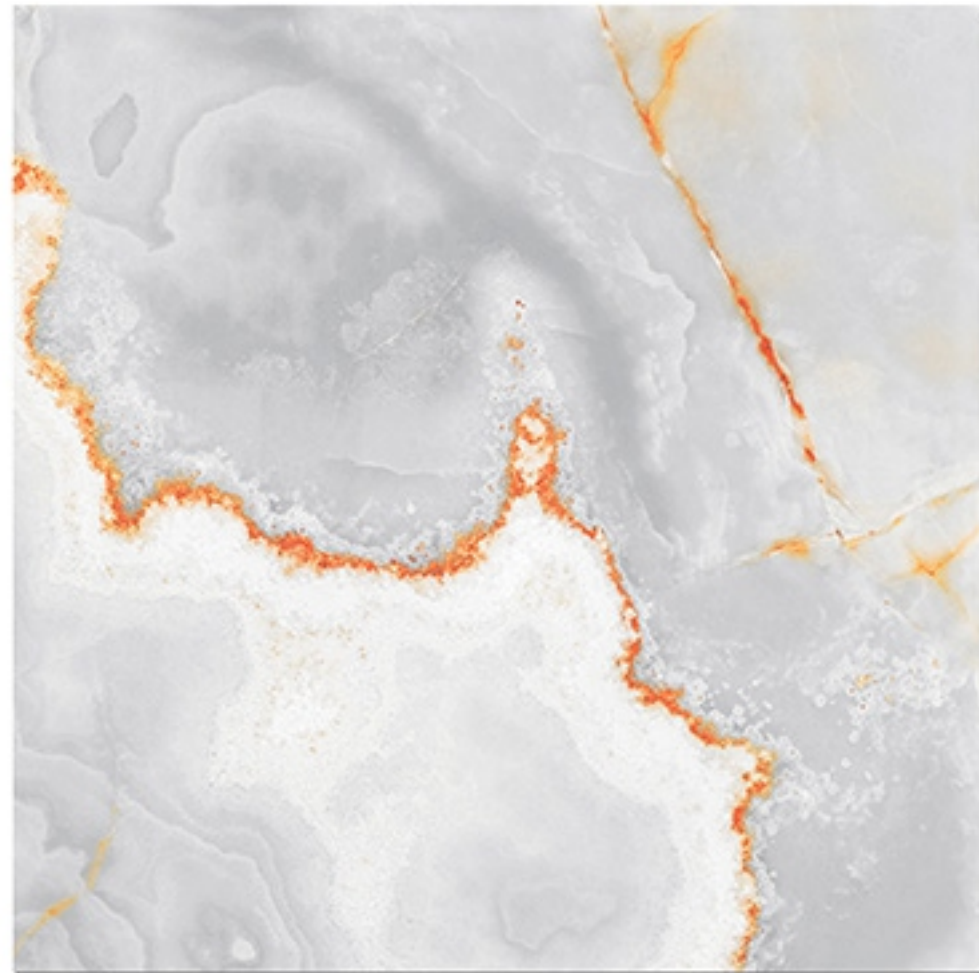

8 RANDOM FACES

SURF ASH

Finish
Glossy

Size
600X600 mm

10 RANDOM FACES

SURF PEAR

Finish
Glossy

Size
600X600 mm